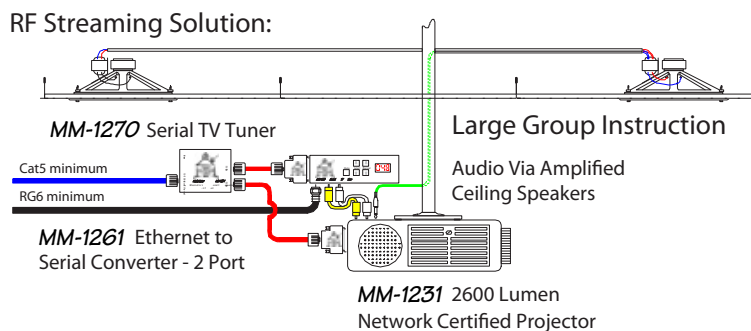

MediaMaster™ Video On Demand System

2,600 Lumen Computer/Video Projector

MM-1231

Specifications

- Height:** 4.6 in (11.7 cm)
- Width:** 13.4 in (34 cm)
- Depth:** 10.6 in (26.9 cm)
- Weight:** 8.8 lbs (4 kg)
- Power:** 100-120 VAC at 320 W

Description

This projector can either be the primary display in a classroom or lab environment, or a secondary display along with one of the flat-panel displays we offer. This model's brightness makes it suitable for larger rooms, especially when coupled with a separate audio system. See the MM-1230 datasheet for more typical classroom configurations.

Typical Applications

One of the most common configurations we certify combines the projector with a TV tuner and separate audio system, plus a dual serial to Ethernet converter so control commands go over the network. Or, you can replace the tuner and converter with our IPTV decoder which does both jobs, sending video over the network as well:

Features

- 2,600 ANSI lumens
- 7 W built-in speaker
- 1024 × 768 resolution native, up to 1600 × 1200 interpolated
- 540 line video resolution
- 16.7 million colors
- 500 : 1 contrast ratio
- 35 dB acoustic noise (29 dB in whisper mode)
- ± 30° keystone corr.
- Analog RGB (VGA) inputs and outputs
- Component, S-video, and composite inputs
- Stereo RCA and 3.5 mm audio inputs; 3.5 mm audio output
- DB-9 RS-232 control port
- Optional 10/100BaseT Ethernet control port