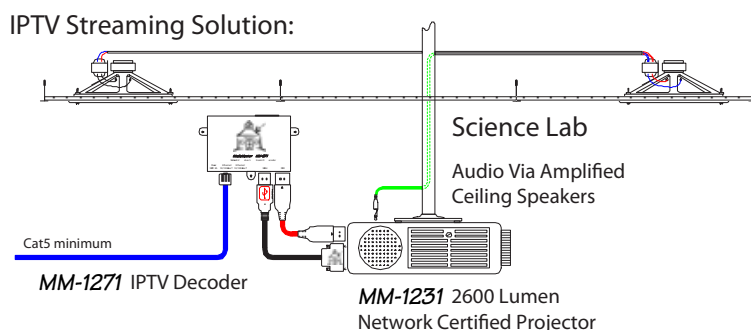

MediaMaster™ Video On Demand System

2,600 Lumen Computer/Video Projector

MM-1231

Specifications

- Height:** 4.6 in (11.7 cm)
- Width:** 13.4 in (34 cm)
- Depth:** 10.6 in (26.9 cm)
- Weight:** 8.8 lbs (4 kg)
- Power:** 100-120 VAC at 320 W

Description

This projector can either be the primary display in a classroom or lab environment, or a secondary display along with one of the flat-panel displays we offer. This model's brightness makes it suitable for larger rooms, especially when coupled with a separate audio system. See the MM-1230 datasheet for more typical classroom configurations.

Typical Applications

One of the most common configurations we certify combines the projector with a TV tuner and separate audio system, plus a dual serial to Ethernet converter so control commands go over the network. Or, you can replace the tuner and converter with our IPTV decoder which does both jobs, sending video over the network as well:

Features

- 2,600 ANSI lumens
- 7 W built-in speaker
- 1024 × 768 resolution native, up to 1600 × 1200 interpolated
- 540 line video resolution
- 16.7 million colors
- 500 : 1 contrast ratio
- 35 dB acoustic noise (29 dB in whisper mode)
- ± 30° keystone corr.
- Analog RGB (VGA) inputs and outputs
- Component, S-video, and composite inputs
- Stereo RCA and 3.5 mm audio inputs; 3.5 mm audio output
- DB-9 RS-232 control port
- Optional 10/100BaseT Ethernet control port