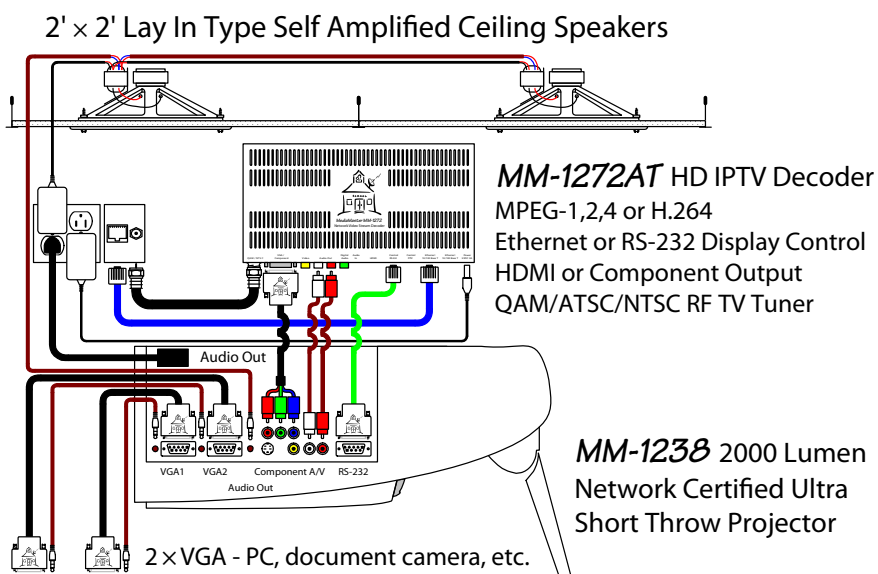

Description

This projector's uncommon folded optical path allows it to be mounted very close to the projection screen. This avoids the problems of the projector's light shining into the teacher's eyes, and shadows on the screen when someone walks in front of the projector. This makes it practical for daily use, such as in digital whiteboard applications.

The projector is bright enough for even large classrooms, especially when coupled with a separate audio system.

Adjustable Mounting Arm

This projector requires a special mounting arm above the projection screen to achieve the short throw benefit:

It adjusts the projector from 4 to 16 inches from the wall, giving a 60 to 100 inch diagonal projected image, with a 4:3 aspect ratio.

See next page for application schematics.

Features

- 2,000 ANSI lumens
- 7 W built-in speaker
- 1024 × 768 resolution native, up to 1600 × 1200 interpolated
- 720p and 1080i HD video support
- 4:3 native aspect ratio, 16:9 compatible
- 16.7 million colors
- 500 : 1 contrast ratio
- 28 dB acoustic noise (whisper mode)
- Analog RGB (VGA) inputs and outputs
- Component, S-video, and composite inputs
- Stereo RCA and 3.5 mm audio inputs; 3.5 mm audio output
- DB-9 RS-232 and Ethernet control ports

Revised 2010.01.14

Typical Application

Show below is a typical application for this projector and the MM-1272AT IPTV decoder and TV tuner:

See the MM-1230 and MM-1231 datasheets for more typical classroom configurations.