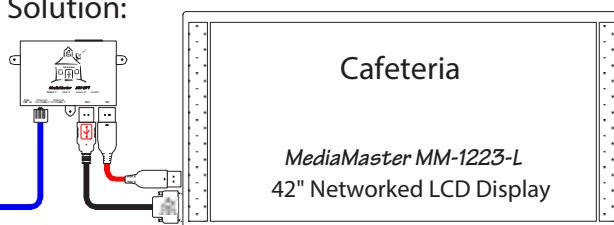

Here are two of the most common configurations that we certify, both of which allow TV control over your school's data network:

RF Streaming Solution:

MM-1260 Ethernet to
Serial Converter - 1 Port
Cat5 minimum
RG6 minimum

IPTV Streaming Solution:

MM-1276
IPTV Decoder
Cat5 minimum

Features

- 42" diagonal ultra bright liquid crystal display
- 1920 × 1080 resolution
- Stereo speakers
- 2 HDMI inputs
- VESA mount
- Component input
- RS-232 control port