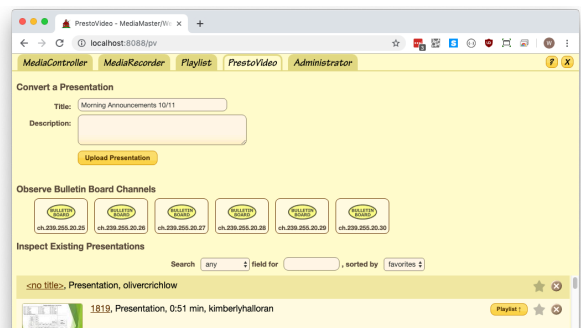

MediaMaster™ Video On Demand System

PrestoVideo

MM-1142

Requirements

- A modern web browser: Chrome, Firefox, Safari, MS Edge
- MM-127x series IPTV decoders or desktop VoD

Description

PrestoVideo automatically converts any Microsoft PowerPoint presentation into digital video for use in the MediaMaster system. Couple it with Playlist (MM-1160) for scheduled playout of morning announcements, hallway notifications, or digital signage. Or, convert educational slide decks for classroom presentation in MediaController (MM-1150).

There are two parts to the PrestoVideo system:

The Front End User Interface

The user-facing piece of PrestoVideo allows upload of any PPT or PPTX file to the system, which immediately begins converting it to a format suitable for video on demand playback to MM-127x set-top-boxes or classroom PCs.

The user interface also shows you a list of the PV channels configured in your system. This is primarily useful for monitoring presentations scheduled for automated playback via Playlist.

Users can also preview converted presentations in the browser. This is especially helpful immediately after a conversion, to ensure that there is no fidelity loss between the local computer and the PV server.